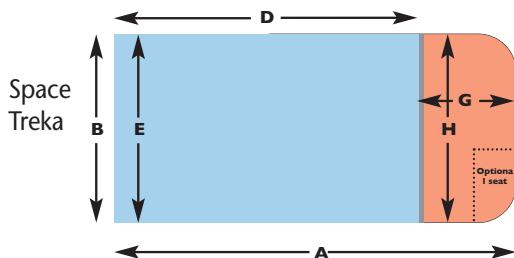

Dimensions

INTERNAL DIMENSIONS	SPACE TREKA 'M'		SPACE TREKA 'L'	
	Ft. ins	mm	Ft. ins	mm
Horse Area				
Length (D)	8' 9"	2665	9' 8"	2960
Width (E)	6'	1810	6' 6"	1960
Height	7' 1"	2160	7' 6"	2285
Living Area				
Length (G)	3' 3"	1000	3' 3"	1000
Width (H)	6'	1810	6' 6"	1960
Height	7' 9"	2365	8'	2465

EXTERNAL DIMENSIONS	SPACE TREKA 'M'		SPACE TREKA 'L'	
	Ft. ins	mm	Ft. ins	mm
Body Area				
Length (A)	12' 3"	3735	13' 3"	4070
Width (B)	6' 1"	1835	6' 7"	1985
Height	9' 1"	2770	9' 6"	2895

WEIGHT	SPACE TREKA 'M'	SPACE TREKA 'L'	
	Unladen weight (inc. spare)	1120 kg	1250 kg
Gross	2500 kg	2600 kg