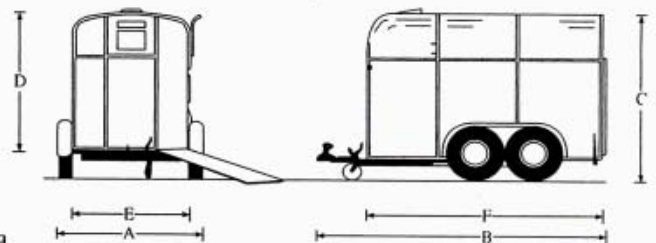

SCHEDULE OF DIMENSIONS

	Europa		Beaufort Double		Beaufort Double 7'6"		Beaufort 60		Beaufort Treble		
Weights	lb	kg	lb	kg	lb	kg	lb	kg	lb	kg	
Unladen	1870	850	1936	880	2002	910	2398	1090	2728	1240	
Capacity	2530	1150	3874	1720	3718	1690	3322	1510	2992	1360	
Laden	4400	2000	5720	2600	5720	2600	5720	2600*	5720	2600*	
Tyres	165 x 13		175 x 13		175 x 13		175 x 13		175 x 13		
Pressure	36 p.s.i.		54 p.s.i.		54 p.s.i.		54 p.s.i.		54 p.s.i.		
Dimensions	in	mm	in	mm	in	mm	in	mm	in	mm	
Width	A Overall	86	2184	86	2184	86	2184	90 ¹ / ₂	2298	90 ¹ / ₂	2298
	E Inside	66	1676	66	1676	66	1676	70 ³ / ₄	1797	70 ³ / ₄	1797
Height	C Overall	104	2641	104	2641	110	2794	110	2794	110	2794
	D Inside	84	2133	84	2133	90	2286	90	2286	90	2286
Length	B Overall	175	4445	175	4445	175	4445	196 ³ / ₄	5000	212 ¹ / ₂	5400
	F Inside	128	3251	128	3251	128	3251	140	3556	150	3810

*Option to upgrade to 3000kg available

Standard Specifications included on all Rice Trailers:

- ❖ Fully galvanised chassis & framework
- ❖ GRP nosecone incorporating cut away door above extra wide, full height front unload ramp
- ❖ Aluminium roof, rear top doors and body panels
- ❖ Auto reversing brakes
- ❖ Independent rubber suspension units with full width galvanised axle beams
- ❖ Hydraulic coupling complete with lock
- ❖ Spring assisted front and rear ramps
- ❖ Removable swivel type partition with padded breast and breech bars
- ❖ Full height locking grooms door
- ❖ Rear loading stands
- ❖ Spare wheel, cover and carrier
- ❖ Double timber floor
- ❖ Jockey wheel
- ❖ Heavy duty thermoplastic mudguards
- ❖ Large translucent fibreglass rooflight
- ❖ Perspex front window with vent over
- ❖ Interior light
- ❖ Interior tie rings
- ❖ Side vents in roof on all models except the Europa
- ❖ Paddings above full length galvanised steel kicking strips
- ❖ Wide range of standard colours