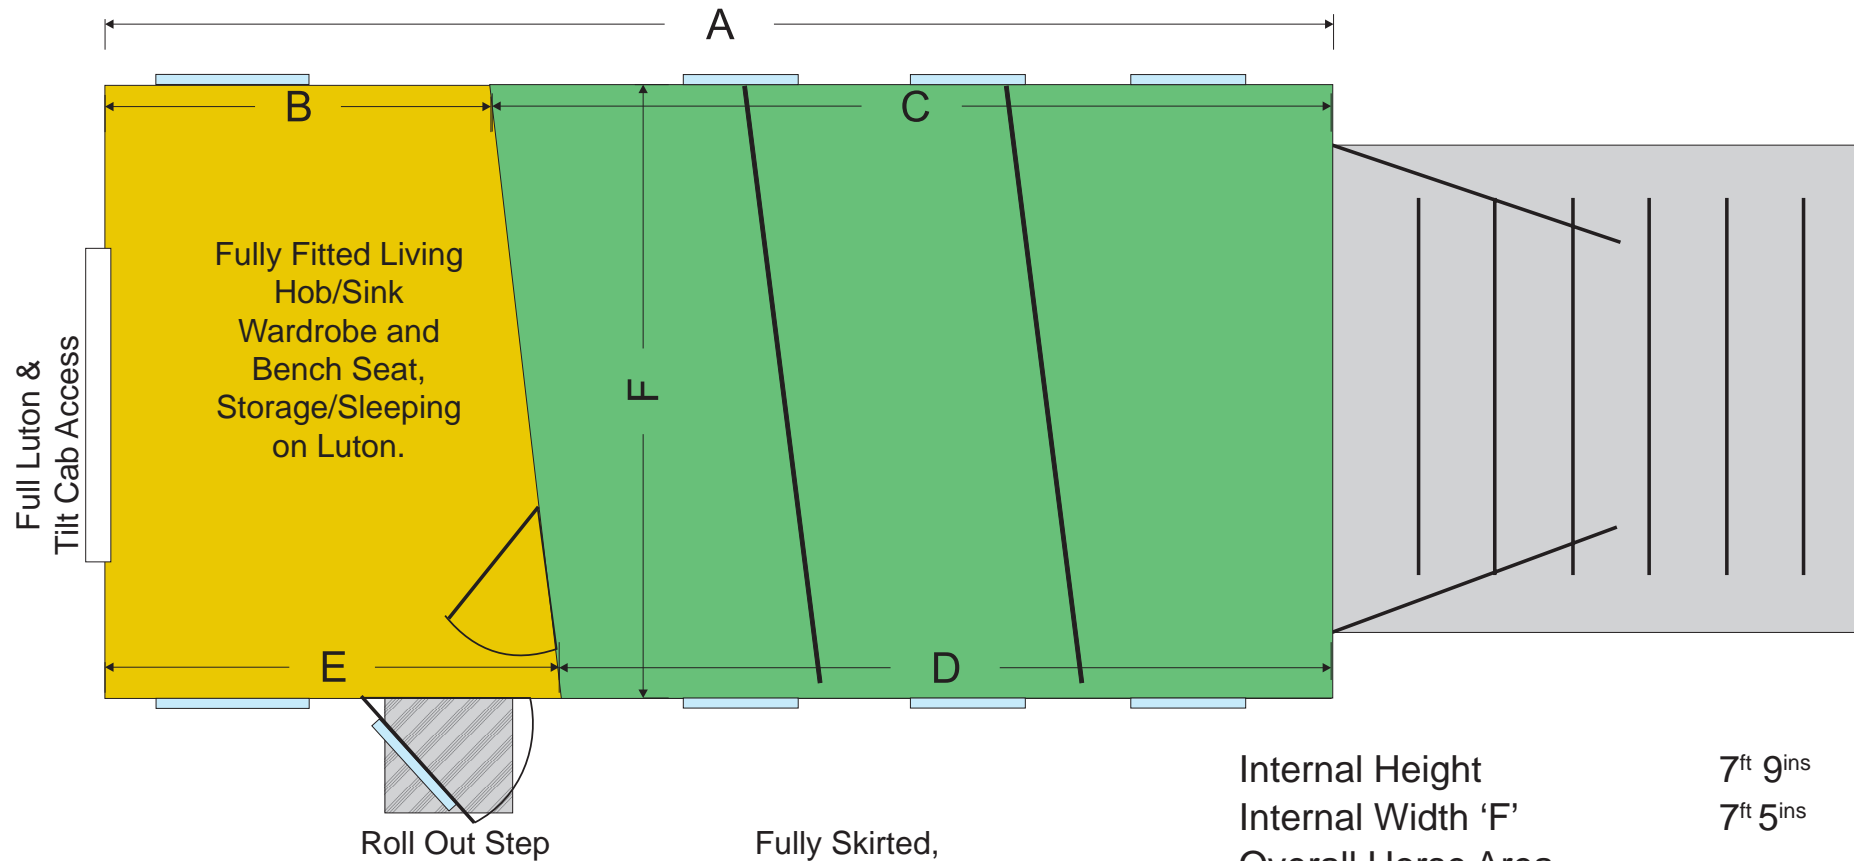

Trophy Twin Rear Load (plan view)

| | |
|----------------------|---|
| Internal Height | 7ft 9 ^{ins} |
| Internal Width 'F' | 7ft 5 ^{ins} |
| Overall Horse Area | C = 10 ^{ft} D = 9 ^{ft} |
| Build Length 'A' | 14ft 6 ^{ins} |
| Living Area Unfitted | B = 4ft 6 ^{ins} E = 5ft 6 ^{ins} |
| Overall Height | 10ft 8 ^{ins} |